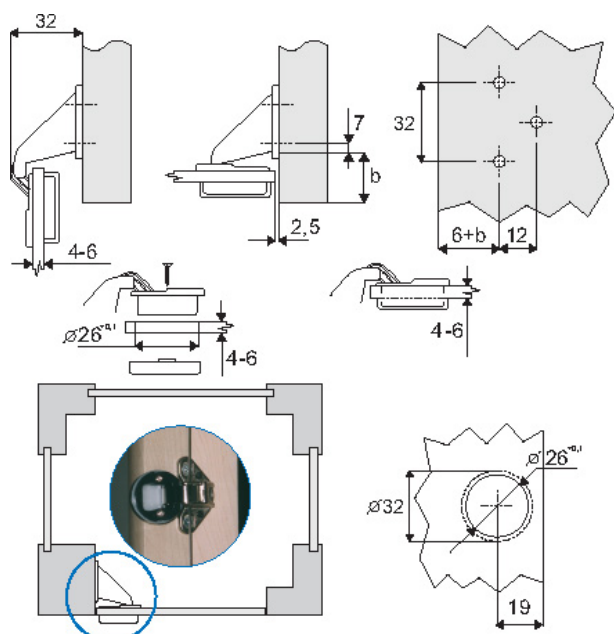

PRODUCT SHEET

Description:

Glass Door Hinge "Smart" $\varnothing 26$ mm, Zamak NPL, 90 Degree, Excl. Cover Cap

Item number:

15.01.000-0

Units	Box	Carton	HS Code	Barcode
Pcs.	1	250	8302100090	
				5704866052351

SISO A/S

Mileparken 11
DK-2740 Skovlunde
Denmark
VAT: DK 24786013

Phone +45 45 830 900

www.siso.dk
siso@siso.dk

Danske Bank
Nytorv Branch
Copenhagen
SWIFT: DABADKKK

Account no.
4180 3112 112936
IBAN Account
DK7230003112112936